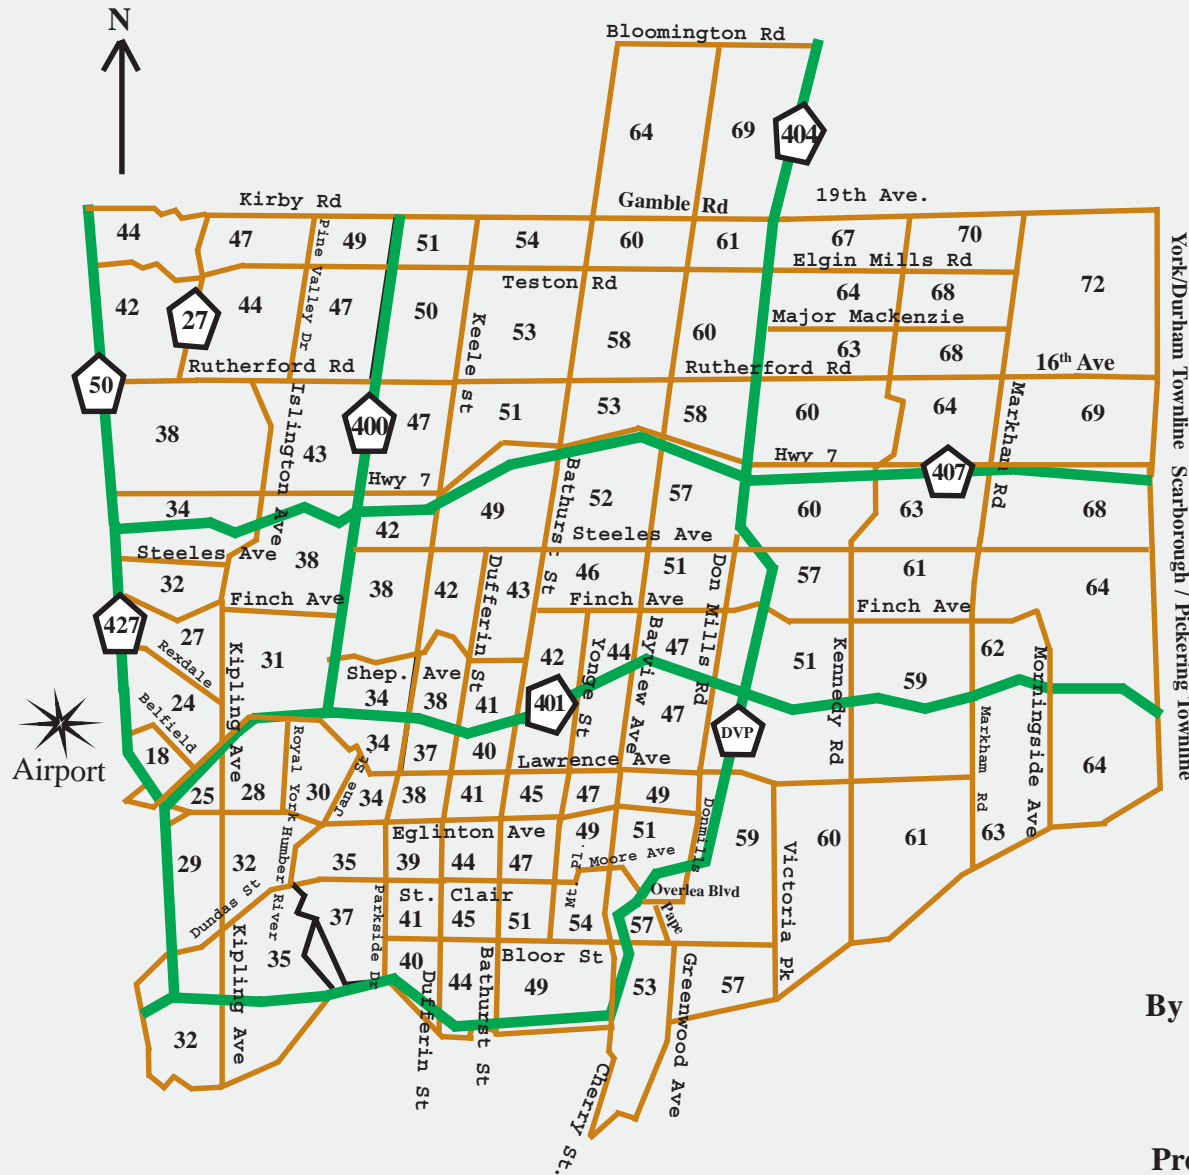

EAST GTA Discounted Tariff

Tariff is effective from Apr 15, 2015

- * Hwy 407 ETR Toll is not included in tariff.
- * Add toll in tariff if customer wants to use 407
- * Minivan / Oversize charges \$ 10 more.
- * Waiting time 1 Hr = \$ 30
- * Private hanger = \$ 10 additional
- * Stops on route = \$ 6 for each 10 minutes
- * All Tariff Shown is in CAD
- * Charge \$ 5 for a small pet
- * HST is included in fare
- * Pickup/Drop off same zone \$ 8 extra,
adjacent zone \$ 12 extra